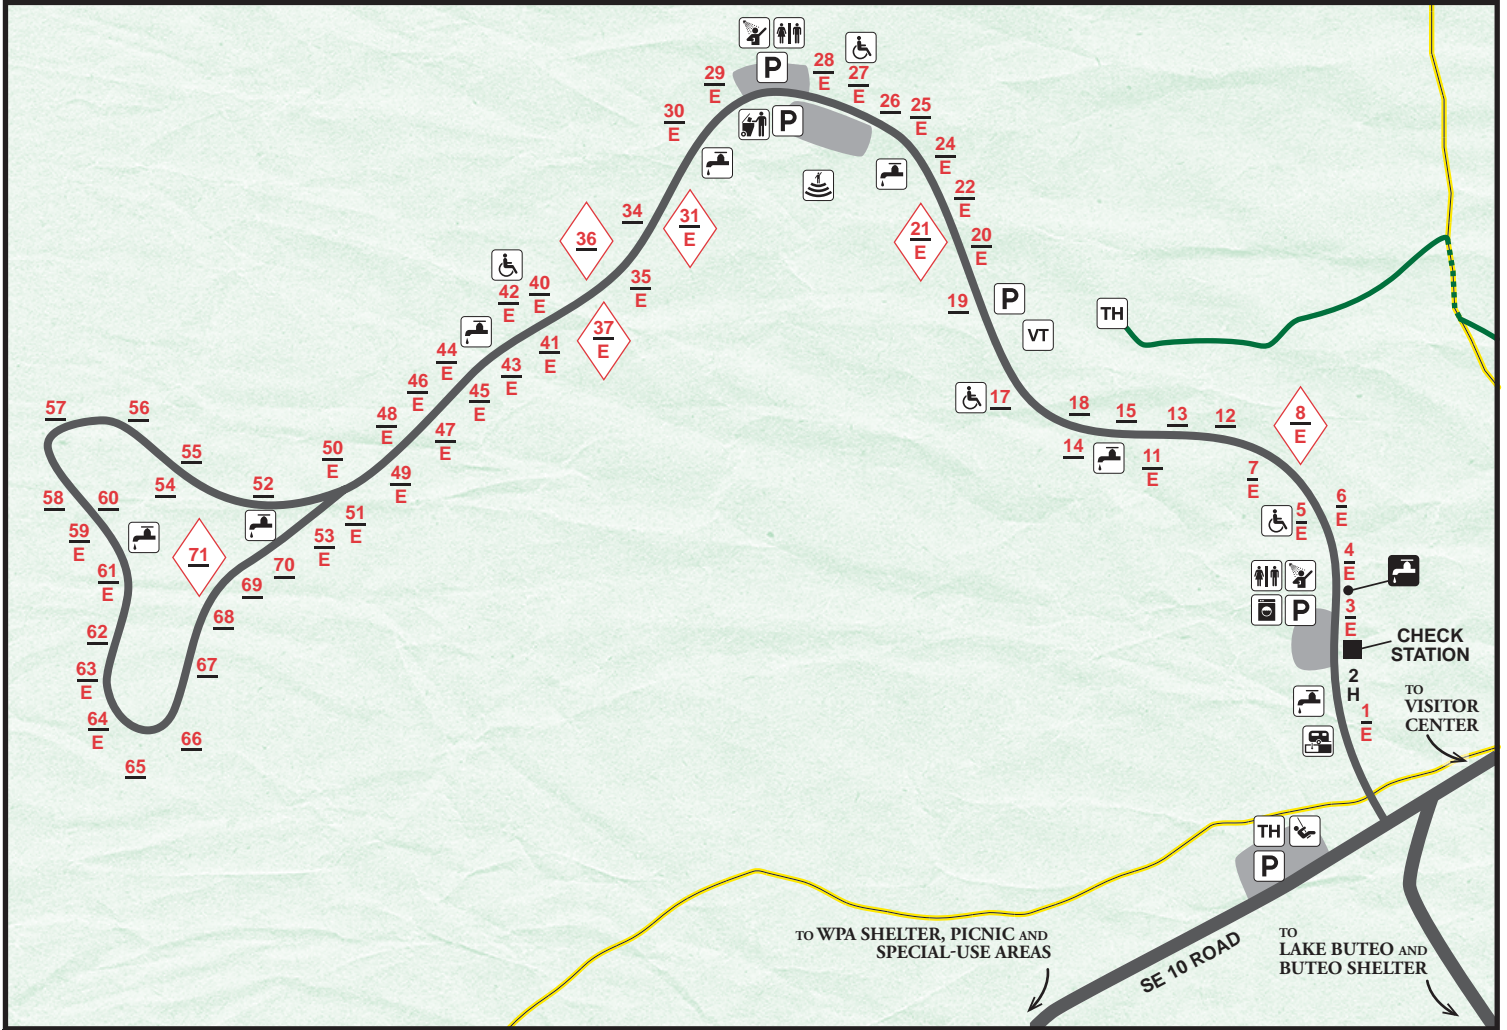

KNOB NOSTER STATE PARK

Campground

LEGEND

- | | | | |
|---|------------------|--|---------------------------|
| # | reservable site | | trash dumpster |
| # | basic site | | parking |
| E | electric site | | playground |
| | family site | | amphitheater |
| | accessible | | trailhead |
| H | campground host | | Discovery Trail (hiking) |
| | water | | North Loop Trail (hiking) |
| | frost-free water | | |
| | restroom | | |
| | showerhouse | | |
| | laundry | | |
| | vault toilet | | |
| | dump station | | |

01/17